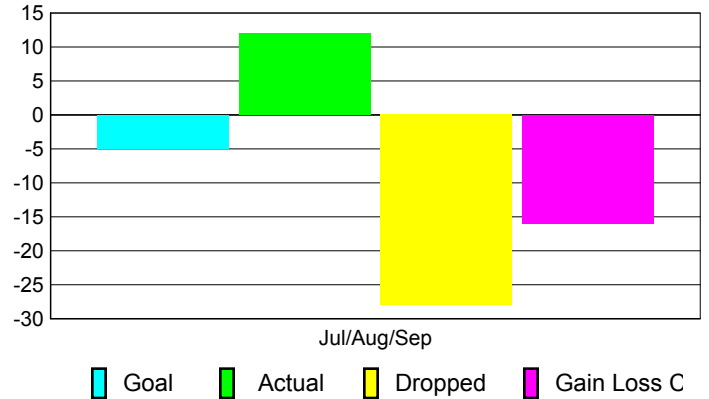

### YTD Status Quo Clubs 2010-2011

Status Quo Clubs Compared to Status Quo Members

## MEMBERSHIP

Membership Results  
2010-2011

Membership  
2009-2010

Month	Net Memb Goal	Actual New Memb	Actual Dropped Memb	Gain/Loss of Memb	Gain/Loss of Memb
Jul/Aug/Sep	-5	12	-28	-16	-2
<b>Totals</b>	<b>-5</b>	<b>12</b>	<b>-28</b>	<b>-16</b>	<b>-2</b>

### Membership Results 2010-2011

Goal, New, Dropped, Gain/Loss

### Comparison of Membership Gain/Loss

Current Year Compared to the Previous Year